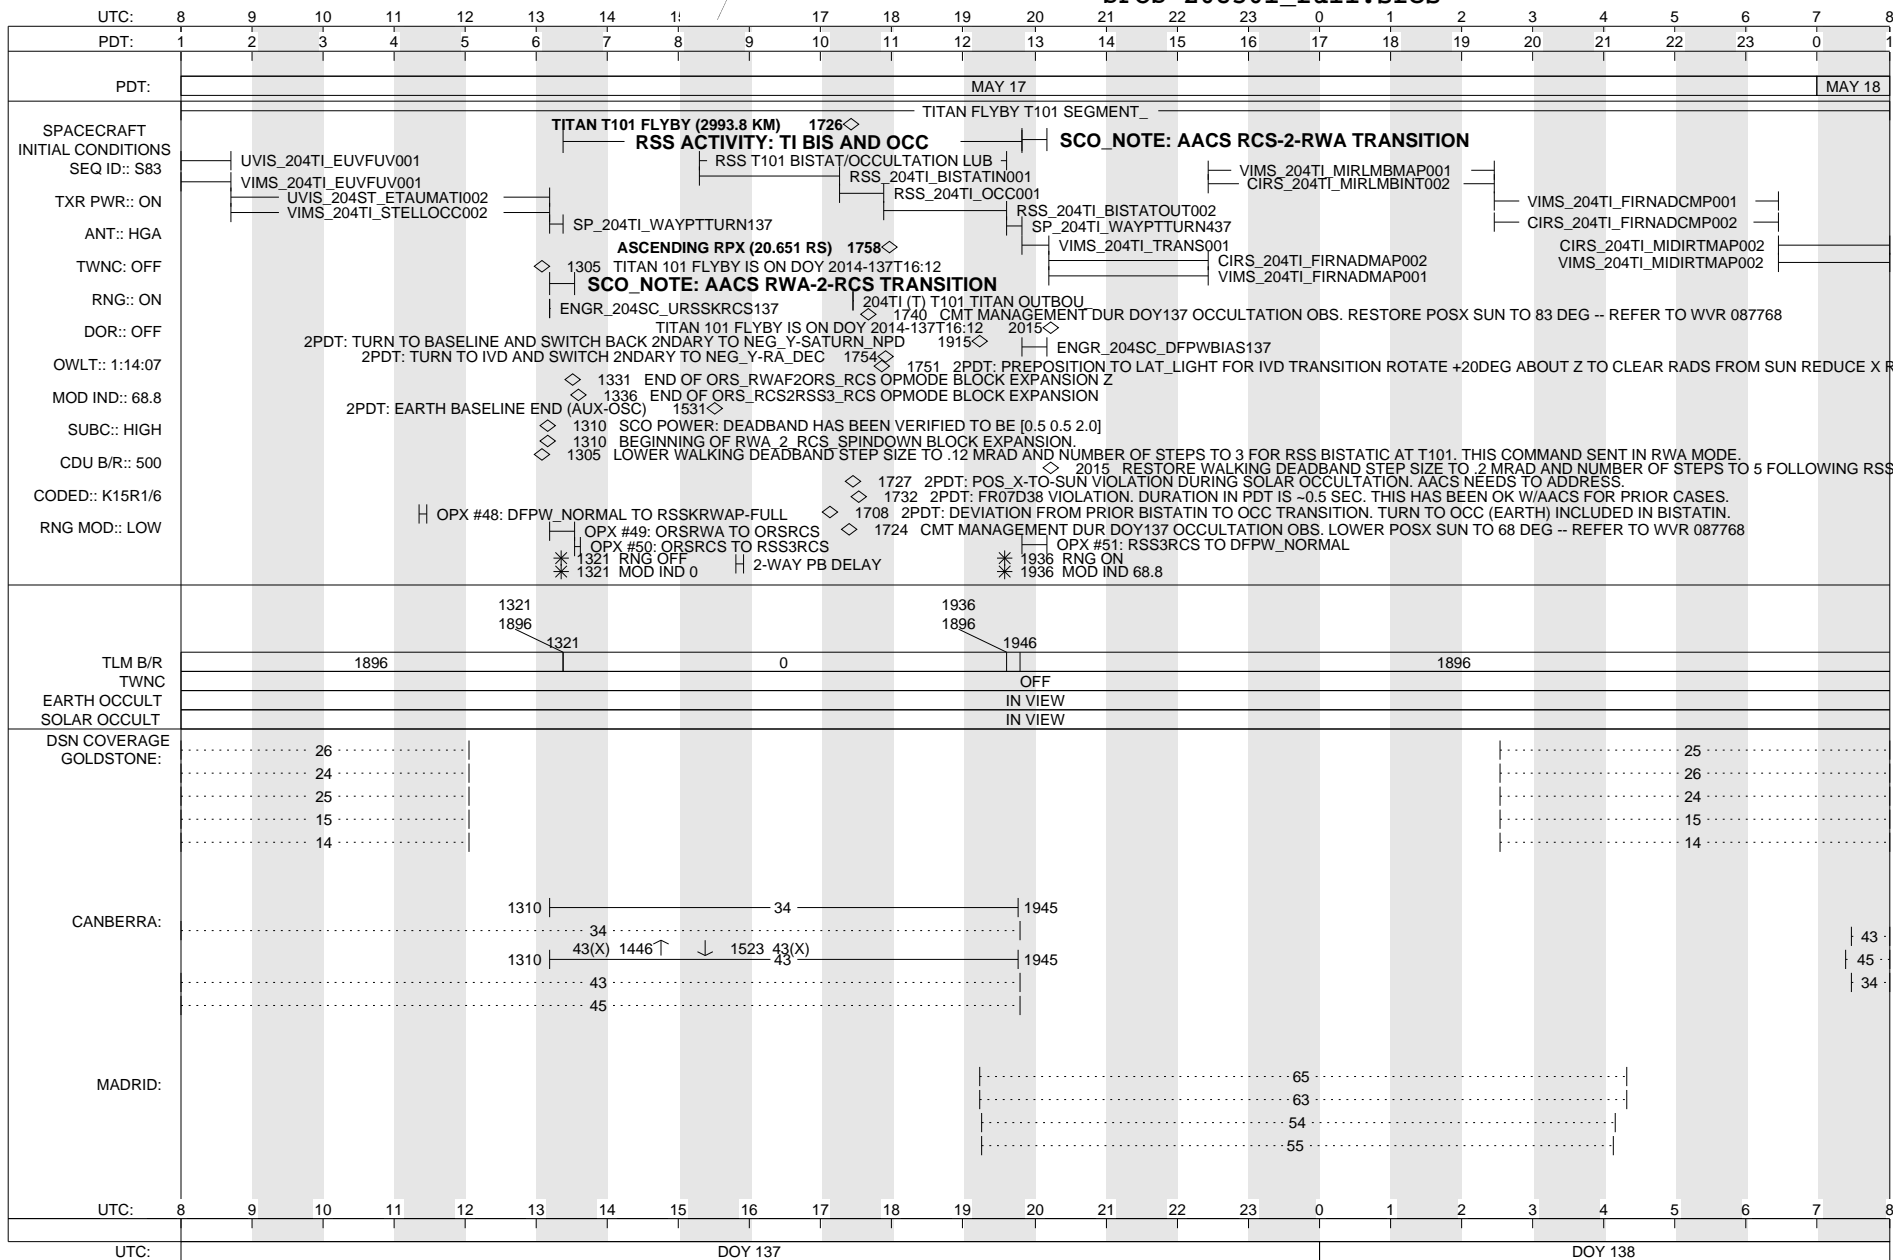

# CASSINI SFOS

SOE z0830h\_full.soe  
SFOS z0830i\_full.sfos

ISSUE DATE: 04/03/14

SATURDAY 137-138  
MAY 17, 2014 - MAY 18, 2014

# CASSINI SFOS

SOE z0830h\_full.soe  
SFOS z0830i\_full.sfos

ISSUE DATE: 04/03/14

SUNDAY 138-139

MAY 18, 2014 - MAY 19, 2014