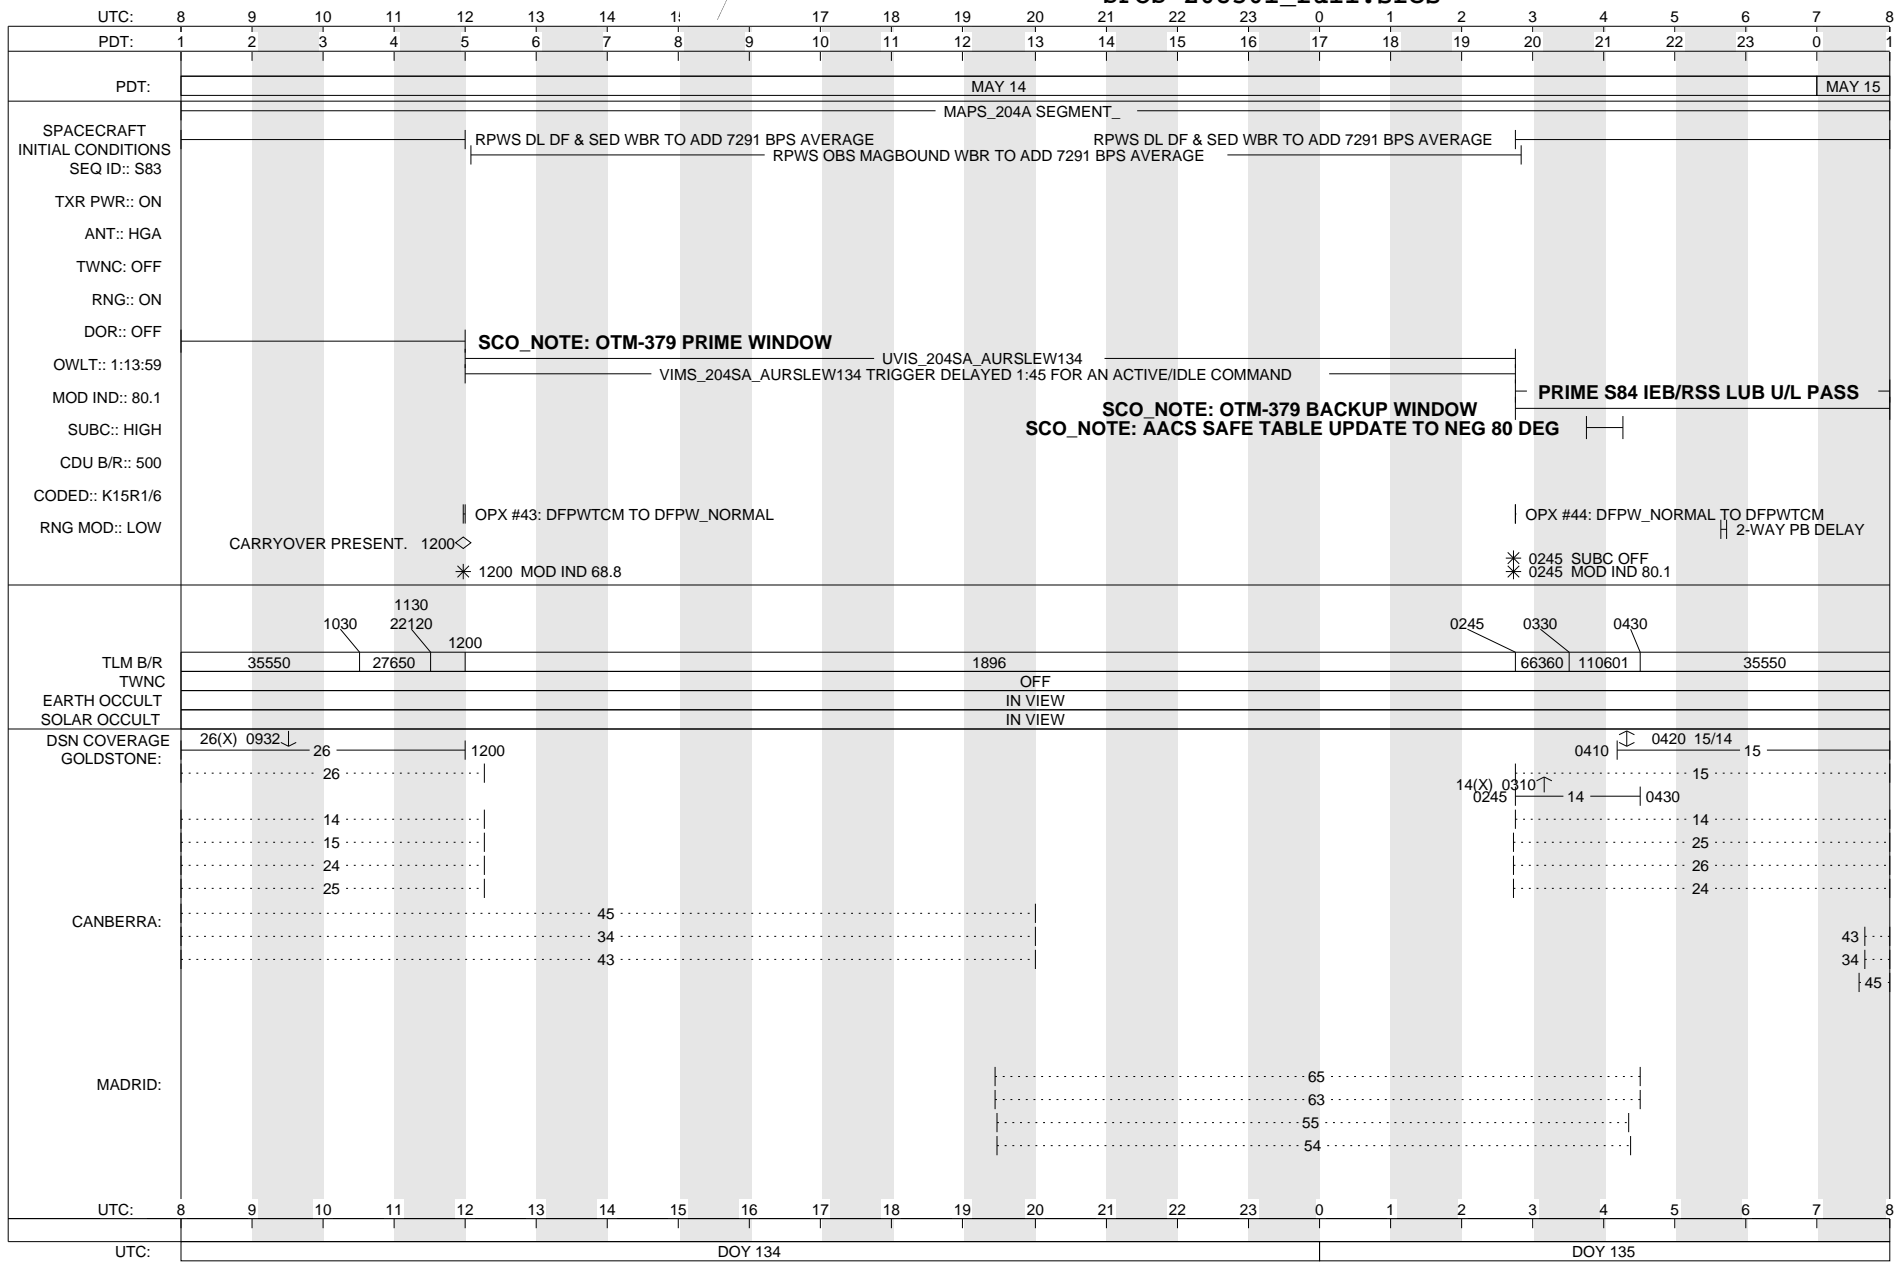

WEDNESDAY 134-135

MAY 14, 2014 - MAY 15, 2014

# CASSINI SFOS

SOE z0830h\_full.soe  
SFOS z0830i\_full.sfos

ISSUE DATE: 04/03/14

THURSDAY 135-136  
MAY 15, 2014 - MAY 16, 2014

CASSINI SFOS

SOE z0830h\_full.soe  
SFOS z0830i\_full.sfos

ISSUE DATE: 04/03/14

# CASSINI SFOS

SOE z0830h\_full.soe  
SFOS z0830i\_full.sfos

ISSUE DATE: 04/03/14

SATURDAY 137-138  
MAY 17, 2014 - MAY 18, 2014

# CASSINI SFOS

SOE z0830h\_full.soe  
SFOS z0830i\_full.sfos

ISSUE DATE: 04/03/14

SUNDAY 138-139

MAY 18, 2014 - MAY 19, 2014