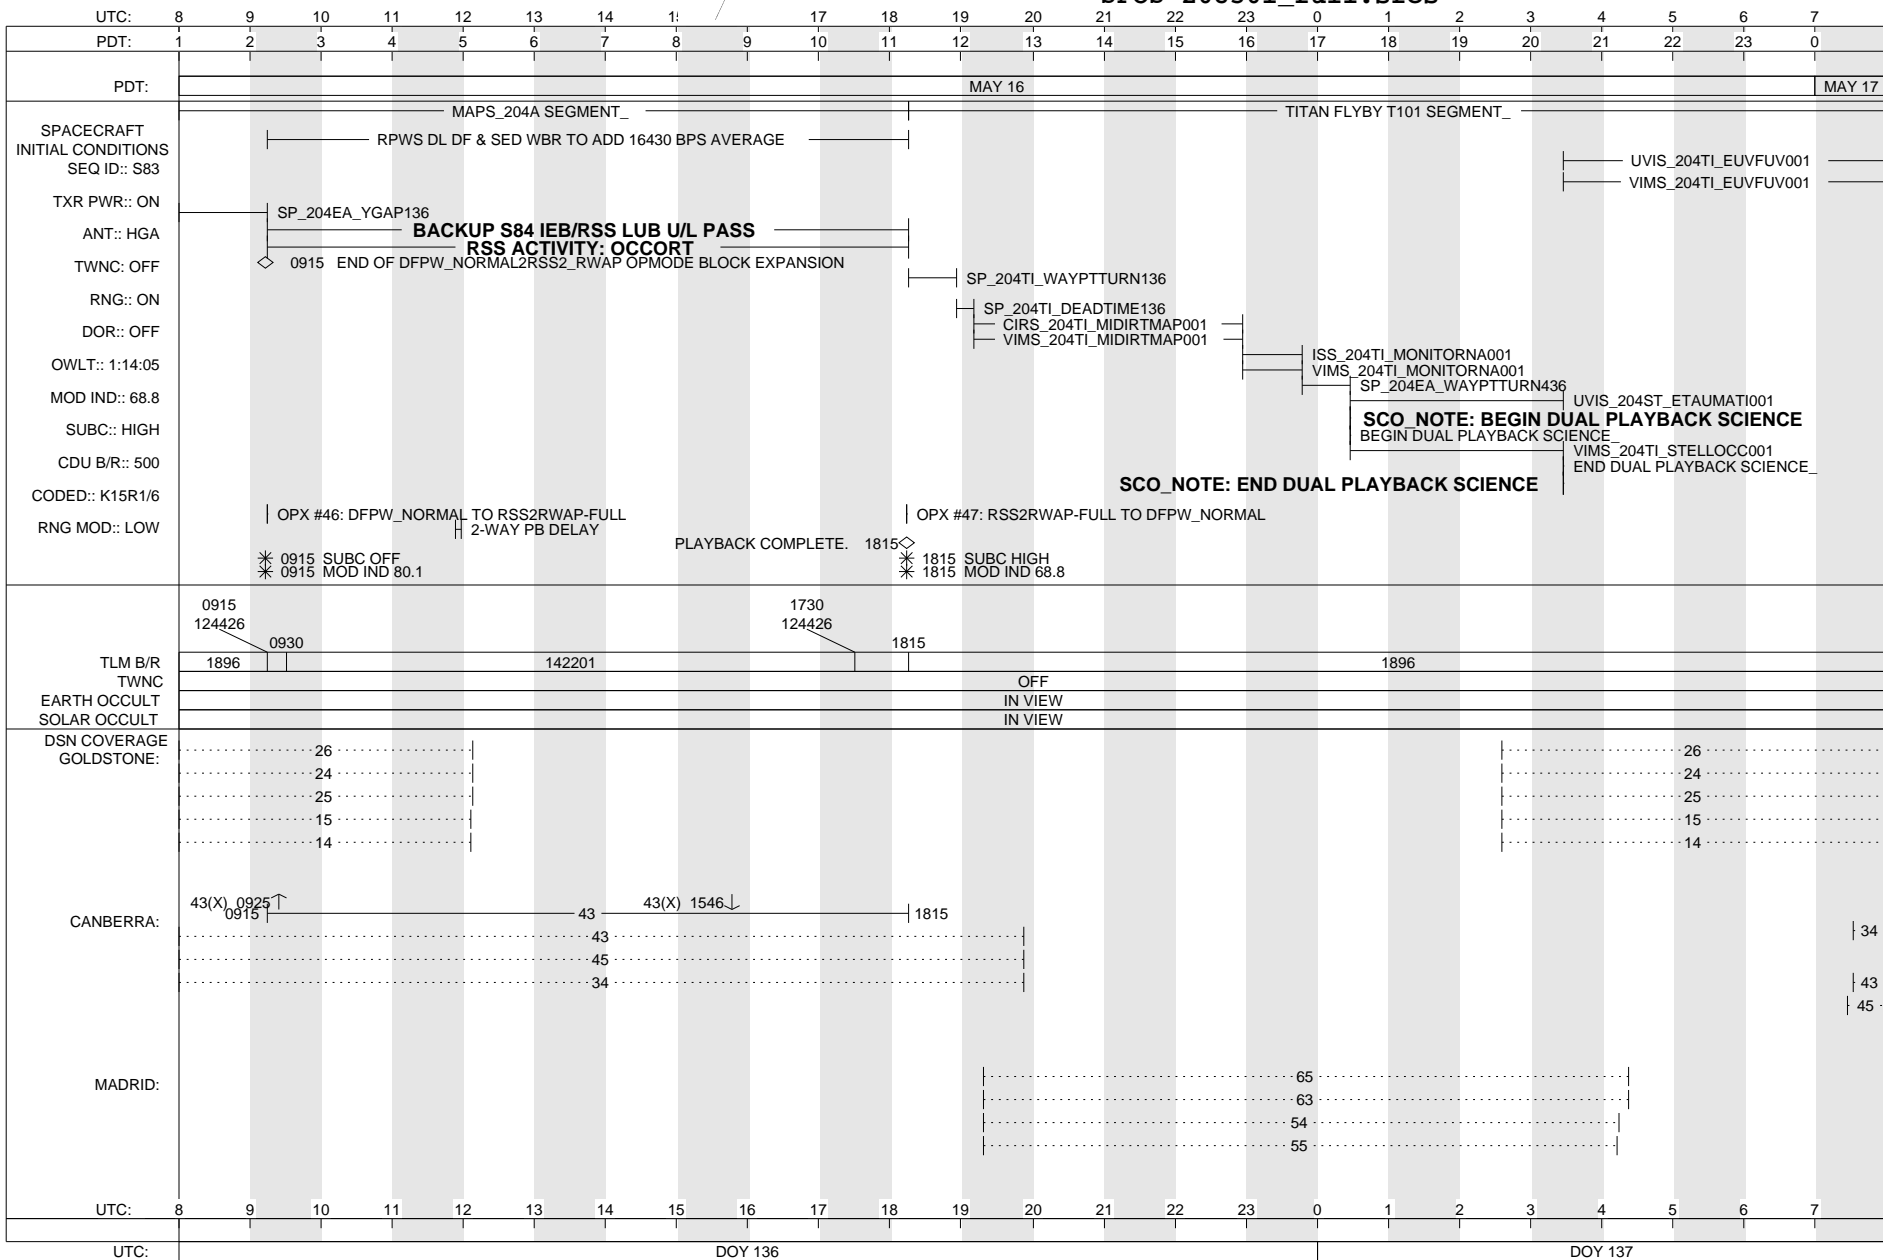

# CASSINI SFOS

SOE z0830h\_full.soe  
SFOS z0830i\_full.sfos

ISSUE DATE: 04/03/14

SATURDAY 137-138  
MAY 17, 2014 - MAY 18, 2014